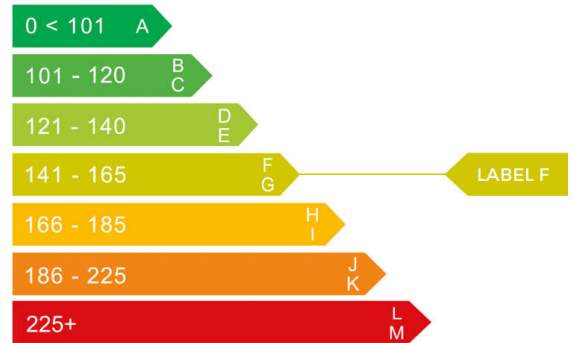

General information

Make	MINI
Model	ONE AUTO COOPER
Colour	White
Year of manufacture	2013
Top speed	122 mph
0 - 60 mph	11.1 seconds
Gearbox	6 speed automatic

Engine & fuel consumption

Power	122 BHP
Max. torque	160 Nm at 4.250 rpm
Engine capacity	1.598 cc
Cylinders	4
Fuel type	Petrol
Consumption city	32.5 mpg
Consumption extra urban	55.4 mpg
Consumption combined	44.1 mpg
CO2 emission	150 g/km
CO2 label	F