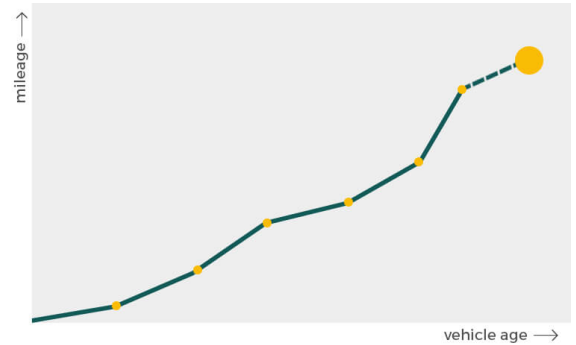

Mileage check

Odometer	In miles
Mileage registrations	13
First mileage registration	2013-06-15
Last registration	2024-06-26
Complete history	See info

Registration #1	2013-06-15	23 mi
Registration #2	2016-06-13	33.315 mi
Registration #3	2017-06-20	44.539 mi
Registration #4	2018-06-18	51.132 mi
Registration #5	2018-06-18	51.132 mi
Registration #6	2019-06-12	57.263 mi
Registration #7	2020-06-03	62.859 mi
Registration #8	2020-06-03	62.859 mi
Registration #9	2020-06-03	62.859 mi
Registration #10	2020-06-03	62.859 mi
Registration #11	2020-06-03	62.859 mi
Registration #12	2020-06-03	62.859 mi
Registration #13	2020-06-03	62.859 mi

[More info >](#)