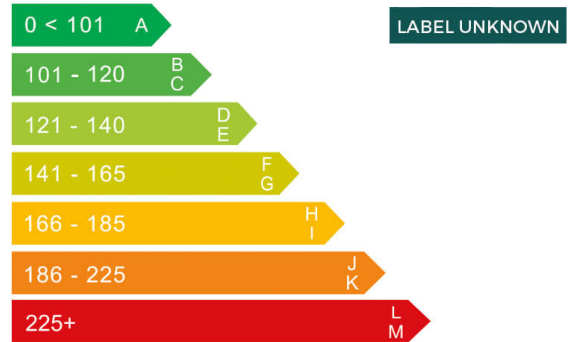

Mercedes-Benz

report date: 2024-09-08

General information

Make	MERCEDES-BENZ
Model	GLB 200 AMG LINE PREMIUM
Colour	-
Year of manufacture	-
Top speed	129 mph
Gearbox	7 speed automatic

Engine & fuel consumption

Power	161 BHP
Max. torque	250 Nm at 4.000 rpm
Cylinders	4
Fuel type	Petrol
Consumption combined	37.7 mpg

Internet history

Entry 1

Date	2024-06-30
Pictures	16
Listing price	View report

source: cargurus.co.uk