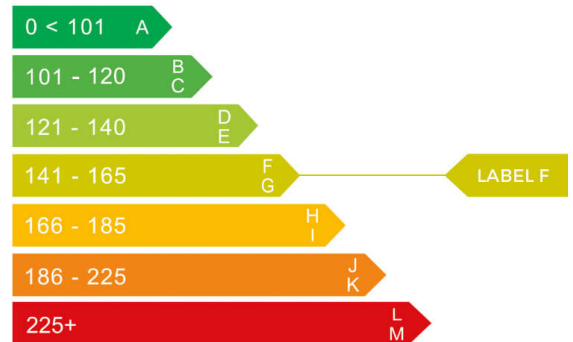

report date: 2024-09-10

General information

Make	NISSAN
Model	QASHQAI TEKNA + DIG-T MHEV CVT
Colour	Red
Year of manufacture	2023
Top speed	124 mph
Gearbox	7 speed CVT

Engine & fuel consumption

Power	156 BHP
Max. torque	270 Nm at 4.000 rpm
Engine capacity	1.332 cc
Cylinders	4
Fuel type	Hybrid / Electric
Consumption city	41.5 mpg
Consumption extra urban	61.4 mpg
Consumption combined	44.1 mpg
CO2 emission	144 g/km
CO2 label	F