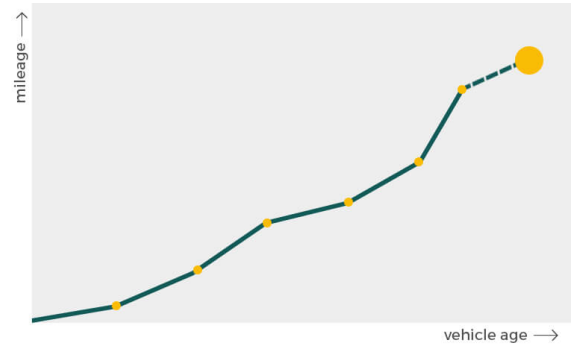

Mileage check

Mileage registrations	1
First mileage registration	2023-03-01

Registration #1	2023-03-01	22 mi

[More info >](#)