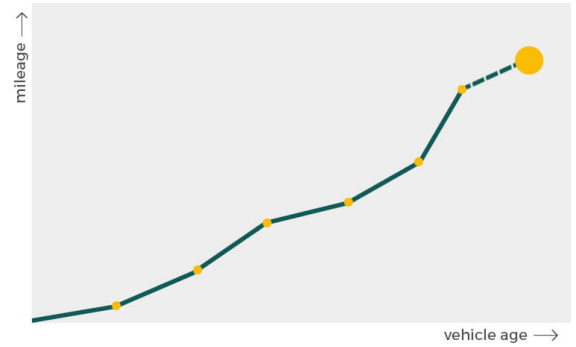

Mileage check

Mileage registrations 2

Complete history [See info](#)

Registration #1	2020-05-20	25,000
Registration #2	2020-05-20	25,000

[More info >](#)