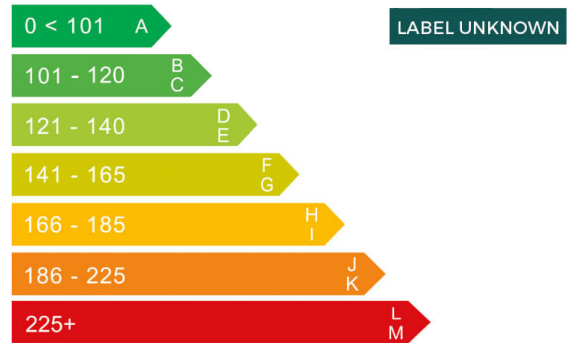

report date: 2024-09-10

General information

Make	FIAT
Model	500E LA PRIMA
Colour	Green
Year of manufacture	-
Top speed	93 mph
0 - 60 mph	9.0 seconds
Gearbox	1 speed automatic

Engine & fuel consumption

Power	117 BHP
Max. torque	220 Nm at 2.000 rpm
Fuel type	Electric