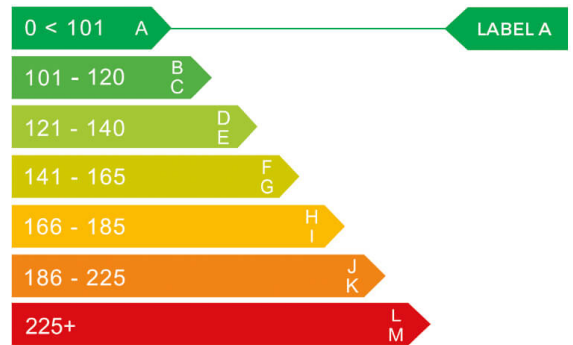

RENAULT

report date: 2025-01-14

General information

Make	RENAULT
Model	CAPTUR S EDITION E-TECH PHEV A
Colour	Red
Year of manufacture	2021
Top speed	107 mph
0 - 100 km/h	10.1 seconds
Gearbox	6 speed automatic

Engine & fuel consumption

Power	68 kW / 93 HP / 160 BHP
Max. torque	349 Nm at 3.200 rpm
Engine capacity	1.598 cc
Cylinders	4
Fuel type	Hybrid / Electric
Consumption combined	188.3 mpg
CO2 emission	33 g/km
CO2 label	A