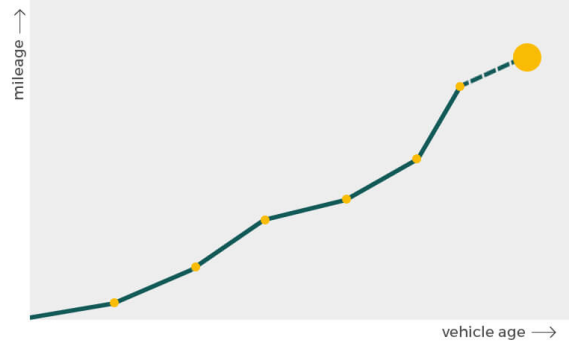

More info >

Mileage check

Odometer	In miles
Mileage registrations	7
First mileage registration	2020-08-26
Last registration	2024-07-03
Complete history	See info

Registration #1	2020-08-26	10 mi
Registration #2	2020-05-16	9.397 mi
Registration #3	2022-05-16	9.397 mi
Registration #4	2022-05-16	9.397 mi
Registration #5	2022-05-16	9.397 mi
Registration #6	2022-05-16	9.397 mi
Registration #7	2022-05-16	9.397 mi