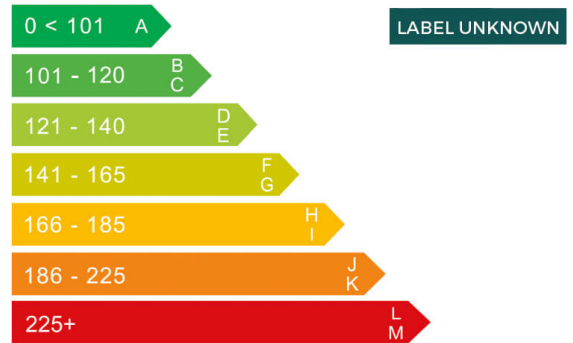

report date: 2024-09-18

General information

Make	MINI
Model	CLUBVAN COOPER D COOPER D
Colour	-
Year of manufacture	-
Top speed	122 mph
0 - 60 mph	10.2 seconds
Gearbox	6 speed Manual

Engine & fuel consumption

Power	112 BHP
Max. torque	270 Nm at 2.250 rpm
Cylinders	4
Fuel type	Diesel
Consumption city	64.2 mpg
Consumption extra urban	78.5 mpg
Consumption combined	72.4 mpg

Internet history

Entry 1

Date	2024-02-16
Pictures	4
Listing price	View report