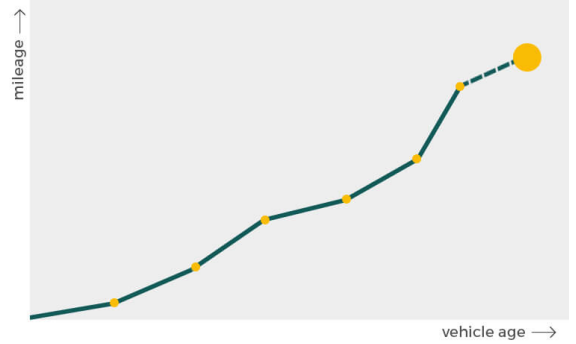

Mileage check

Mileage registrations 1

Registration #1 2019-05-20 2024-09-18

[More info >](#)