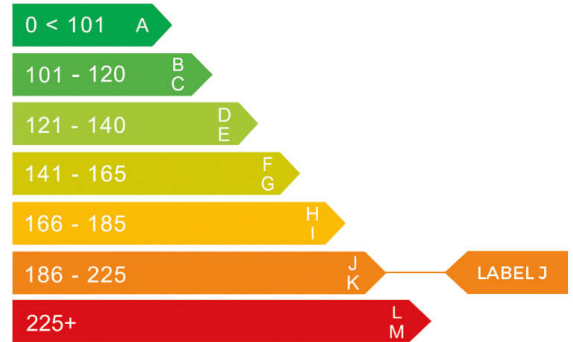

report date: 2024-10-02

General information

Make	JAGUAR
Model	XF V6 PREMIUM LUXURY
Colour	Black
Year of manufacture	2008
Top speed	143 mph
Gearbox	6 speed automatic

Engine & fuel consumption

Power	204 BHP
Max. torque	435 Nm at 1.900 rpm
Engine capacity	2.720 cc
Cylinders	6
Fuel type	Diesel
Consumption city	27.2 mpg
Consumption extra urban	48.7 mpg
Consumption combined	37.7 mpg
CO2 emission	199 g/km
CO2 label	J