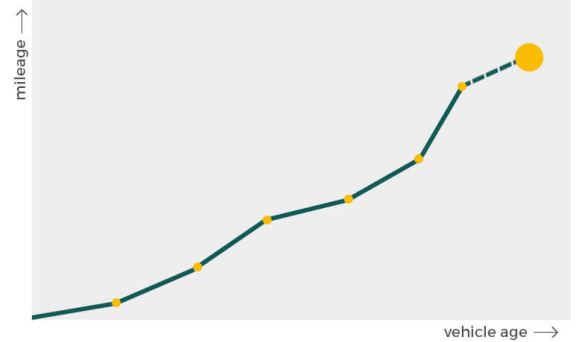

Mileage check

Odometer	In miles
Mileage registrations	15
First mileage registration	2008-04-14
Last registration	2024-03-13
Complete history	See info

Registration #1	2008-04-14	21 mi
Registration #2	2011-06-17	53.739 mi
Registration #3	2012-12-03	71.881 mi
Registration #4	2013-12-24	83.024 mi
Registration #5	2014-12-16	93.473 mi
Registration #6	2016-01-06	105.296 mi
Registration #7	2017-01-18	115.138 mi
Registration #8	2018-01-10	125.918 mi
Registration #9	2019-01-10	136.700 mi
Registration #10	2020-01-10	147.482 mi
Registration #11	2021-01-10	158.264 mi
Registration #12	2022-01-10	169.046 mi
Registration #13	2023-01-10	179.828 mi
Registration #14	2024-01-10	190.610 mi
Registration #15	2024-03-13	201.392 mi

[More info >](#)