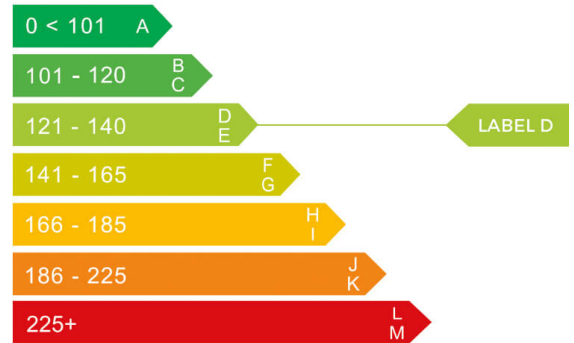

report date: 2024-07-15

General information

Make	MINI
Model	COOPER LONDON 2012 EDITION ONE
Colour	Blue
Year of manufacture	2012
Top speed	116 mph
0 - 60 mph	10.5 seconds
Gearbox	6 speed Manual

Engine & fuel consumption

Power	98 BHP
Max. torque	153 Nm at 4.250 rpm
Engine capacity	1.598 cc
Cylinders	4
Fuel type	Petrol
Consumption city	39.2 mpg
Consumption extra urban	64.2 mpg
Consumption combined	52.3 mpg
CO2 emission	127 g/km
CO2 label	D