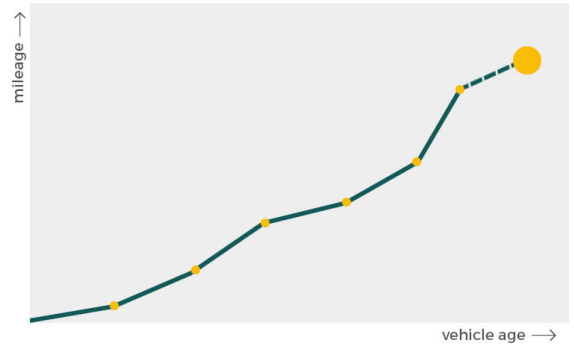

More info >

Mileage check

Odometer	In miles
Mileage registrations	14
First mileage registration	2012-06-30
Last registration	2023-12-20
Complete history	See info

Registration #1	2012-06-30	16 mi
Registration #2	2015-06-03	21.064 mi
Registration #3	2016-06-02	29.830 mi
Registration #4	2017-01-11	32.540 mi
Registration #5	2018-01-06	40.292 mi
Registration #6	2019-01-05	50.428 mi
Registration #7	2020-01-06	58.713 mi
Registration #8	2020-01-06	58.713 mi
Registration #9	2020-01-06	58.713 mi
Registration #10	2020-01-06	58.713 mi
Registration #11	2020-01-06	58.713 mi
Registration #12	2020-01-06	58.713 mi
Registration #13	2020-01-06	58.713 mi
Registration #14	2020-01-06	58.713 mi