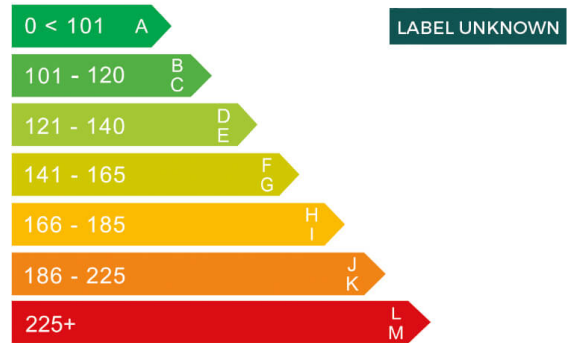

report date: 2024-09-10

General information

Make	FIAT
Model	500E LA PRIMA
Colour	Blue
Year of manufacture	-
Top speed	93 mph
0 - 60 mph	9.0 seconds
Gearbox	1 speed automatic

Engine & fuel consumption

Power	117 BHP
Max. torque	220 Nm at 2.000 rpm
Fuel type	Electric