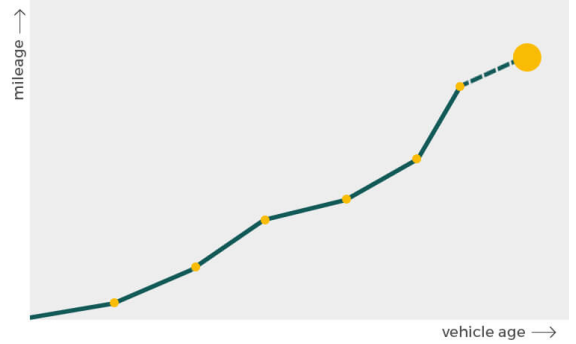

Mileage check

Mileage registrations 1

Registration #1 2019-05-20 2024-09-10

[More info >](#)