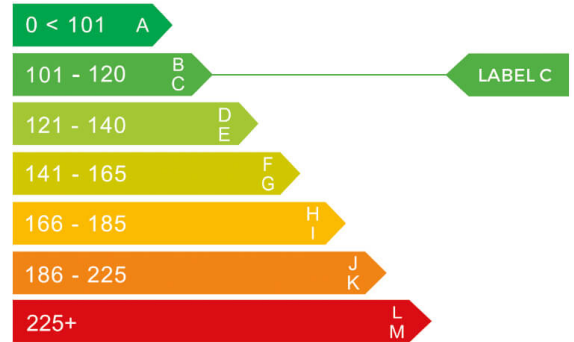

report date: 2024-09-11

General information

Make	NISSAN
Model	JUKE TEKNA HEV CVT
Colour	Black
Year of manufacture	2023
Top speed	103 mph
Gearbox	4 speed CVT

Engine & fuel consumption

Power	141 BHP
Max. torque	148 Nm at 3.600 rpm
Engine capacity	1.598 cc
Cylinders	4
Fuel type	Hybrid / Electric
Consumption combined	55.4 mpg
CO2 emission	113 g/km
CO2 label	C

View the complete NISSAN factory list for this vehicle [here](#).

More info >

Dimensions & weight

Width	1800 mm
Height	1593 mm
Length	4210 mm
Kerb weight	1327 kg

Additional information

Number of doors	5
Number of axles	2
Engine number	574743R