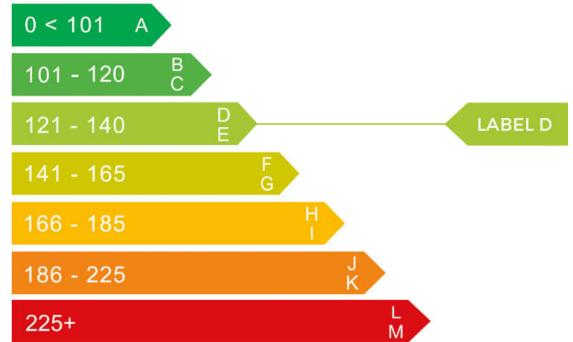

HONDA

report date: 2023-12-01

General information

Make	HONDA
Model	JAZZ DSI S
Colour	Blue
Year of manufacture	2009
Top speed	106 mph
Gearbox	5 speed Manual

Engine & fuel consumption

Power	76 BHP
Max. torque	110 Nm at 2.800 rpm
Engine capacity	1.246 cc
Cylinders	4
Fuel type	Petrol
Consumption city	41.5 mpg
Consumption extra urban	60.1 mpg
Consumption combined	51.4 mpg
CO2 emission	129 g/km
CO2 label	D