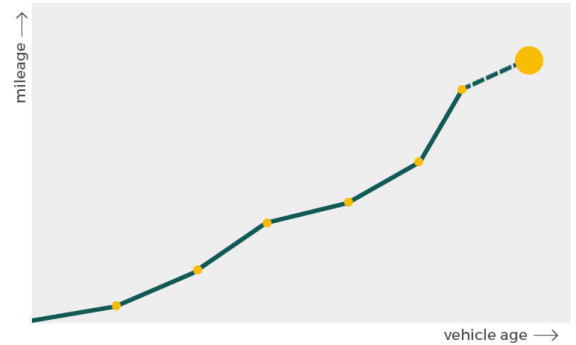

Mileage check

Odometer	In miles
Mileage registrations	15
First mileage registration	2009-01-29
Last registration	2023-12-14
Complete history	See info

Registration #1	2009-01-29	7 mi
Registration #2	2012-01-12	13.218 mi
Registration #3	2013-01-14	18.631 mi
Registration #4	2014-01-22	24.457 mi
Registration #5	2015-01-27	29.688 mi
Registration #6	2016-01-29	34.936 mi
Registration #7	2017-02-06	48.276 mi
Registration #8	2017-02-06	48.276 mi
Registration #9	2019-05-01	55.277 mi
Registration #10	2019-05-01	55.277 mi
Registration #11	2019-05-01	55.277 mi
Registration #12	2019-05-01	55.277 mi
Registration #13	2019-05-01	55.277 mi
Registration #14	2019-05-01	55.277 mi
Registration #15	2019-05-01	55.277 mi

[More info >](#)