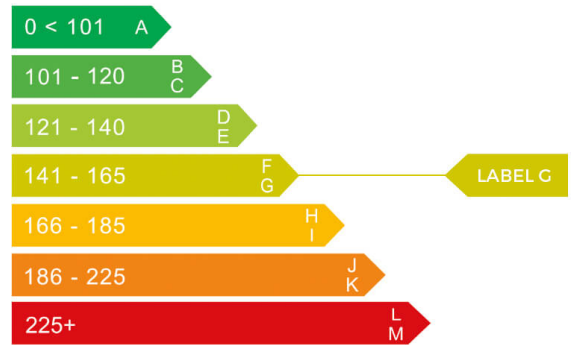

Mercedes-Benz

report date: 2025-01-24

General information

<b>Make</b>	MERCEDES-BENZ
<b>Model</b>	GLB 200 AMG LINE PREMIUM AUTO GLB 200 AMG LINE
<b>Colour</b>	White
<b>Year of manufacture</b>	2021
<b>Top speed</b>	129 mph
<b>Gearbox</b>	7 speed automatic

Engine & fuel consumption

<b>Power</b>	161 BHP
<b>Max. torque</b>	250 Nm at 4.000 rpm
<b>Engine capacity</b>	1.332 cc
<b>Cylinders</b>	4
<b>Fuel type</b>	Petrol
<b>Consumption combined</b>	37.7 mpg
<b>CO2 emission</b>	163 g/km
<b>CO2 label</b>	G