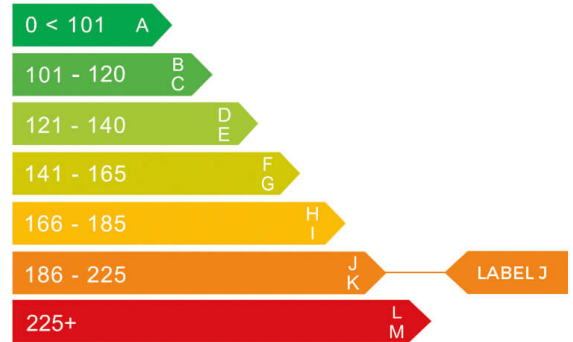

report date: 2025-01-24

General information

Make	MINI
Model	JOHN COOPER WORKS GP AUTO
Colour	Grey
Year of manufacture	2020
Top speed	165 mph
Gearbox	8 speed automatic

Engine & fuel consumption

Power	302 BHP
Max. torque	450 Nm at 4.500 rpm
Engine capacity	1.998 cc
Cylinders	4
Fuel type	Petrol
Consumption combined	34.0 mpg
CO2 emission	189 g/km
CO2 label	J