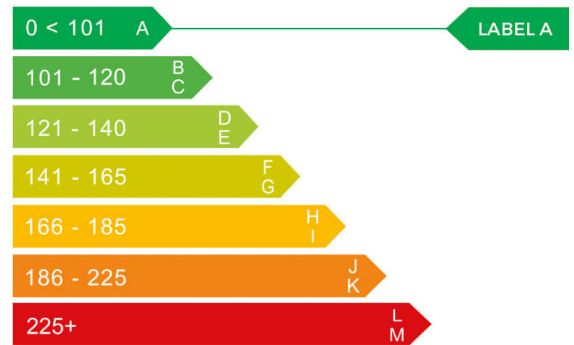

RENAULT

report date: 2025-01-14

General information

Make	RENAULT
Model	CAPTUR S EDITION E-TECH PHEV A
Colour	Red
Year of manufacture	2021
Top speed	107 mph
0 - 100 km/h	10.1 seconds
Gearbox	6 speed automatic

Engine & fuel consumption

Power	68 kW / 93 HP / 160 BHP
Max. torque	349 Nm at 3.200 rpm
Engine capacity	1.598 cc
Cylinders	4
Fuel type	Hybrid / Electric
Consumption combined	188.3 mpg
CO2 emission	33 g/km
CO2 label	A