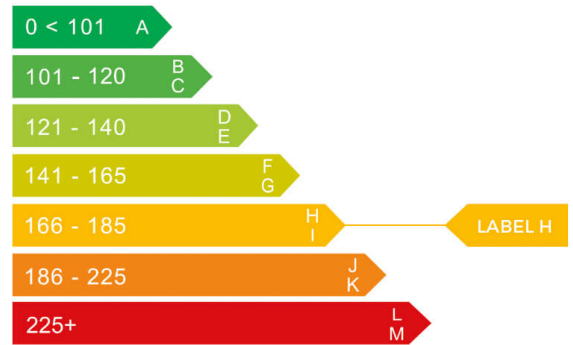

General information

Make	MINI
Model	COUNTRYMAN COOPER AUTO
Colour	Black
Year of manufacture	2012
Gearbox	-

Engine & fuel consumption

Engine capacity	1.598 cc
Fuel type	Petrol
CO2 emission	168 g/km
CO2 label	H