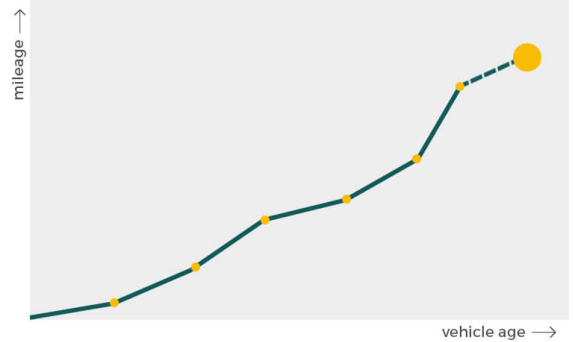

More info >

Mileage check

Odometer	In miles
Mileage registrations	12
First mileage registration	2012-06-08
Last registration	2023-06-07
Complete history	See info

Registration #1	2012-06-08	11 mi
Registration #2	2015-06-05	9.794 mi
Registration #3	2016-01-05	11.725 mi
Registration #4	2016-12-19	18.802 mi
Registration #5	2017-12-07	29.729 mi
Registration #6	2018-12-12	37.499 mi
Registration #7	2019-06-07	45.270 mi
Registration #8	2020-06-07	53.041 mi
Registration #9	2021-06-07	60.812 mi
Registration #10	2022-06-07	68.583 mi
Registration #11	2023-06-07	76.354 mi
Registration #12	2024-02-25	84.125 mi