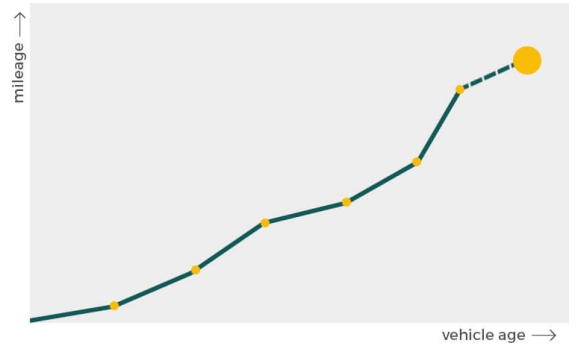

Mileage check

Mileage registrations 1

Registration #1 2024-09-10 2024-09-10

[More info >](#)

Car features

The FIAT factory car options list is only available in the premium report.

S0225	Air conditioning
S0295	
S0482	
S0501	
S0566	
S0567	
S0569	

View the complete FIAT factory list for this vehicle [here](#).

More info >

Dimensions & weight

Width	1900 mm
Height	1527 mm
Length	3632 mm
Wheel base	2322 mm
Kerb weight	1365 kg
Max. allowed weight	1765 kg

Additional information

Number of doors	3
Number of seats	4
Number of axles	2
Engine number	1210208