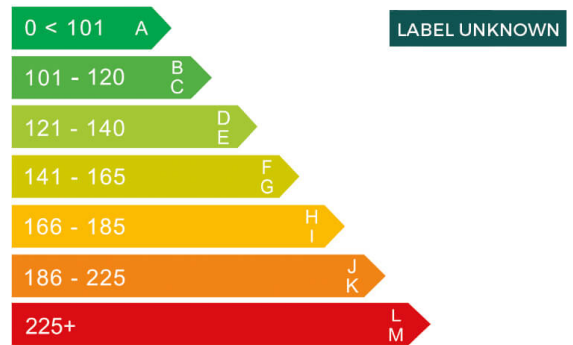

report date: 2024-09-10

General information

Make	FIAT
Model	500E LA PRIMA
Colour	-
Year of manufacture	-
Top speed	93 mph
0 - 60 mph	9.0 seconds
Gearbox	1 speed automatic

Engine & fuel consumption

Power	117 BHP
Max. torque	220 Nm at 2.000 rpm
Fuel type	Electric