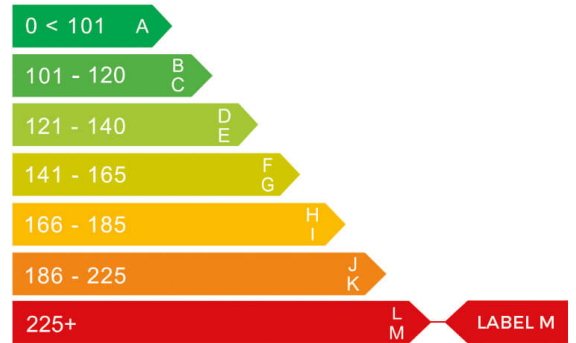

HONDA

UK **PN58XRA**

report date: 2025-01-14

General information

Make	HONDA
Model	LEGEND V6 VTEC EX
Colour	Silver
Year of manufacture	2008
Top speed	155 mph
0 - 60 mph	7.3 seconds
Gearbox	5 speed automatic

Engine & fuel consumption

Power	291 BHP
Max. torque	351 Nm at 4.600 rpm
Engine capacity	3.471 cc
Cylinders	6
Fuel type	Petrol
Consumption city	16.6 mpg
Consumption extra urban	31.7 mpg
Consumption combined	23.7 mpg
CO2 emission	282 g/km
CO2 label	M