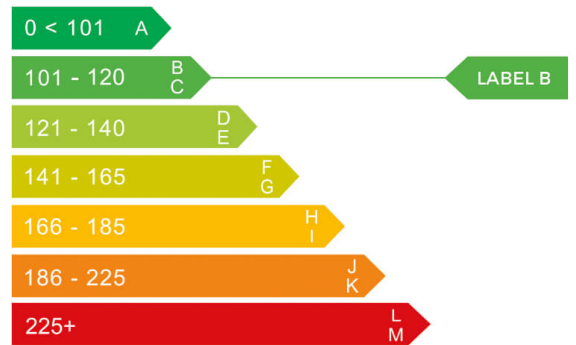

report date: 2025-01-25

General information

Make	FIAT
Model	500 RED MHEV DOLCEVITA PLUS
Colour	Grey
Year of manufacture	2022
Top speed	104 mph
0 - 100 km/h	13.8 seconds
Gearbox	6 speed Manual

Engine & fuel consumption

Power	51.5 kW / 70 HP / 68 BHP
Max. torque	90 Nm at 3.250 rpm
Engine capacity	999 cc
Cylinders	3
Fuel type	Petrol
Consumption combined	56.5 mpg
CO2 emission	106 g/km
CO2 label	B

Internet history

Entry 1