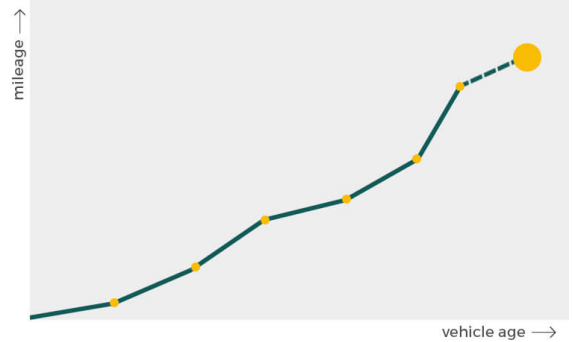

Mileage check

Odometer	In miles
Mileage registrations	15
First mileage registration	2009-01-29
Last registration	2023-12-14
Complete history	See info

Registration #1	2009-01-29	7 mi
Registration #2	2012-01-12	13.218 mi
Registration #3	2013-01-14	18.631 mi
Registration #4	2014-01-22	24.457 mi
Registration #5	2015-01-27	29.688 mi
Registration #6	2016-01-29	34.936 mi
Registration #7	2017-02-06	48.276 mi
Registration #8	2017-02-06	48.276 mi
Registration #9	2019-05-01	55.377 mi
Registration #10	2020-05-01	55.377 mi
Registration #11	2021-05-01	55.377 mi
Registration #12	2022-05-01	55.377 mi
Registration #13	2023-05-01	55.377 mi
Registration #14	2023-12-14	55.377 mi
Registration #15	2023-12-14	55.377 mi

[More info >](#)