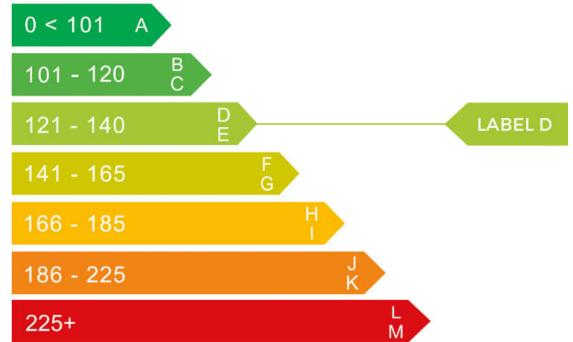

HONDA

report date: 2024-10-02

General information

Make	HONDA
Model	JAZZ DSI S
Colour	Blue
Year of manufacture	2009
Top speed	106 mph
Gearbox	5 speed Manual

Engine & fuel consumption

Power	76 BHP
Max. torque	110 Nm at 2.800 rpm
Engine capacity	1.246 cc
Cylinders	4
Fuel type	Petrol
Consumption city	41.5 mpg
Consumption extra urban	60.1 mpg
Consumption combined	51.4 mpg
CO2 emission	129 g/km
CO2 label	D