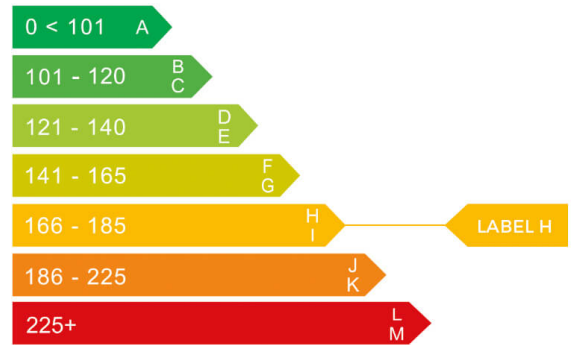

Mercedes-Benz

report date: 2024-09-10

General information

Make	MERCEDES-BENZ
Model	GLB 200 AMG LINE PREMIUM AUTO GLB 200 AMG LINE PREMIUM
Colour	Black
Year of manufacture	2020
Top speed	129 mph
Gearbox	7 speed automatic

Engine & fuel consumption

Power	161 BHP
Max. torque	250 Nm at 4.000 rpm
Engine capacity	1.332 cc
Cylinders	4
Fuel type	Petrol
Consumption combined	37.7 mpg
CO2 emission	171 g/km
CO2 label	H

Internet history