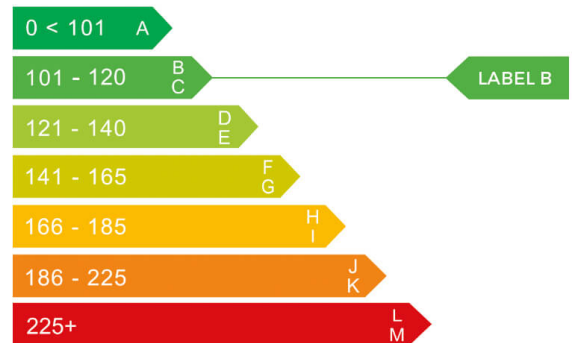

report date: 2024-09-08

General information

Make	FIAT
Model	500 RED MHEV DOLCEVITA PLUS
Colour	Grey
Year of manufacture	2022
Top speed	104 mph
0 - 100 km/h	13.8 seconds
Gearbox	6 speed Manual

Engine & fuel consumption

Power	51.5 kW / 70 HP / 68 BHP
Max. torque	90 Nm at 3.250 rpm
Engine capacity	999 cc
Cylinders	3
Fuel type	Petrol
Consumption combined	56.5 mpg
CO2 emission	106 g/km
CO2 label	B