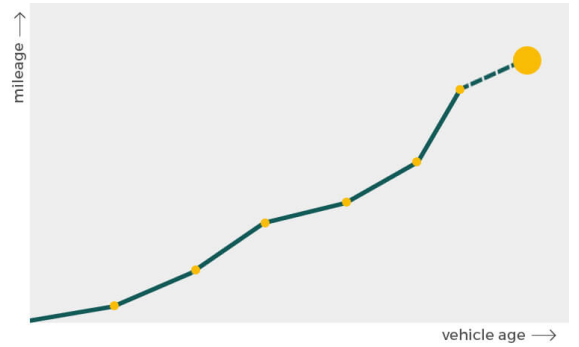

Mileage check

Mileage registrations 0