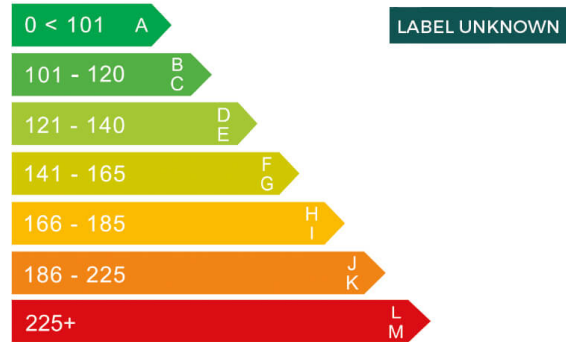

report date: 2024-09-10

General information

Make	FIAT
Model	500E LA PRIMA
Colour	Green
Year of manufacture	2021
Top speed	93 mph
Gearbox	1 speed automatic

Engine & fuel consumption

Power	117 BHP
Max. torque	220 Nm at 2.000 rpm
Fuel type	Electricity