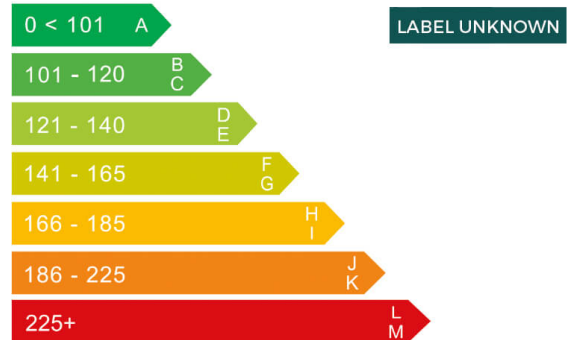

report date: 2024-09-08

General information

Make	FIAT
Model	500E LA PRIMA LA PRIMA
Colour	Blue
Year of manufacture	2022
Top speed	93 mph
Gearbox	1 speed automatic

Engine & fuel consumption

Power	117 BHP
Max. torque	220 Nm at 2.000 rpm
Fuel type	Electricity
Consumption combined	1.0 mpg

Dimensions & weight

Width	1900 mm
Height	1527 mm
Length	3632 mm

Additional information

Number of axles	2
Engine number	UNKNOWN