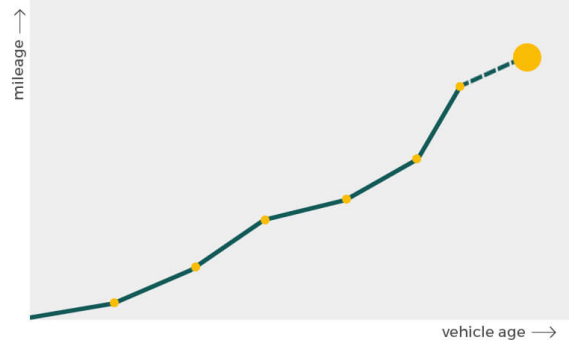

Mileage check

Mileage registrations	2
First mileage registration	2022-05-01
Complete history	See info

Registration #1	2022-05-01	6 mi
Registration #2		

[More info >](#)