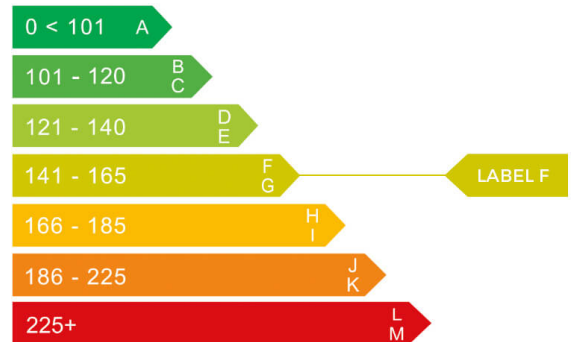

HYUNDAI

report date: 2024-10-14

General information

Make	HYUNDAI
Model	TUCSON N LINE S T-GDI MHEV S-A
Colour	Silver
Year of manufacture	2023
Top speed	117 mph
Gearbox	7 speed Semi-Automatic

Engine & fuel consumption

Power	148 BHP
Max. torque	250 Nm at 4.000 rpm
Engine capacity	1.598 cc
Cylinders	4
Fuel type	Hybrid / Electric
Consumption combined	43.5 mpg
CO2 emission	149 g/km
CO2 label	F

Internet history

Entry 1

Date	2023-10-07
Pictures	28
Listing price	View report

More info >

Dimensions & weight

Width	1865 mm
Height	1653 mm
Length	4500 mm
Wheel base	2680 mm
Kerb weight	1491 kg

Additional information

Number of doors	5
Number of axles	2