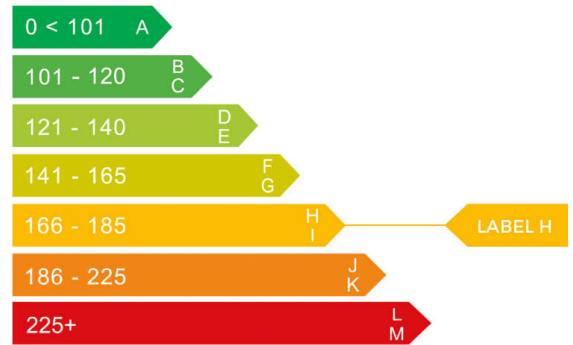

report date: 2024-08-03

General information

Make	LAND ROVER
Model	R ROVER EVOQUE R-DYN D MHEV A
Colour	White
Year of manufacture	2021
Gearbox	-

Engine & fuel consumption

Engine capacity	1.998 cc
Fuel type	Diesel
CO2 emission	170 g/km
CO2 label	H