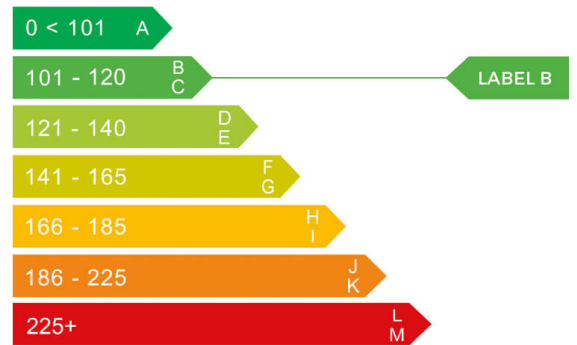

report date: 2025-01-24

General information

Make	FIAT
Model	500 RED MHEV RED
Colour	Red
Year of manufacture	2023
Top speed	104 mph
0 - 100 km/h	13.8 seconds
Gearbox	6 speed Manual

Engine & fuel consumption

Power	51.5 kW / 70 HP / 68 BHP
Max. torque	90 Nm at 3.250 rpm
Engine capacity	999 cc
Cylinders	3
Fuel type	Petrol
Consumption combined	61.4 mpg
CO2 emission	106 g/km
CO2 label	B

Internet history

Entry 1

Dimensions & weight

Width	1627 mm
Height	1488 mm
Length	3571 mm
Wheel base	2 mm
Kerb weight	958 kg

Additional information

Number of axles	2
-----------------	---