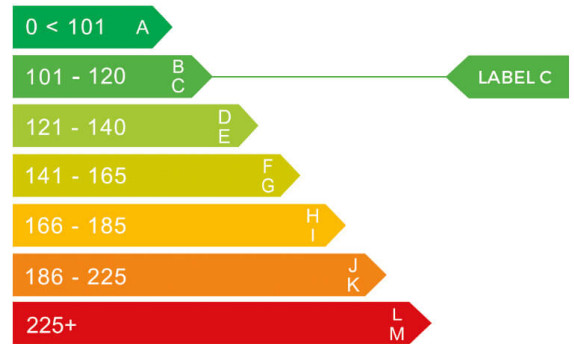

MAZDA

report date: 2025-01-11

General information

Make	MAZDA
Model	3 SE-L NAV
Colour	Silver
Year of manufacture	2017
Top speed	121 mph
Gearbox	6 speed Manual

Engine & fuel consumption

Power	118 BHP
Max. torque	210 Nm at 4.000 rpm
Engine capacity	1.998 cc
Cylinders	4
Fuel type	Petrol
Consumption city	43.5 mpg
Consumption extra urban	65.7 mpg
Consumption combined	55.4 mpg
CO2 emission	119 g/km
CO2 label	C

Additional information

Fuel tank capacity	51 l
Fuel delivery	Direct Injection
Number of doors	5
Number of seats	5
Number of axles	2
Engine number	PE 20950060