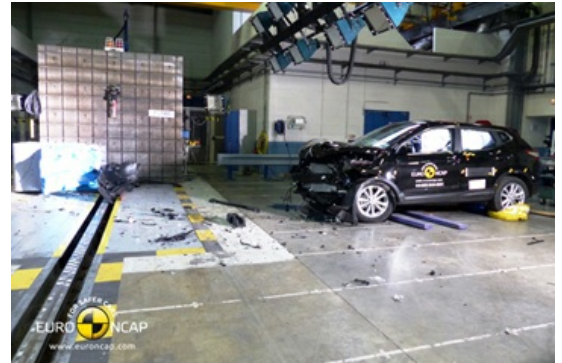

More info >

Safety ratings

NCAP rating	★★★★★
Adult	88%
Children	83%
Pedestrian	69%
Safety systems	79%
Overall rating	81%
Video	<a href="#">see crash video</a>

Dimensions & weight

Width	1835 mm
Height	1625 mm
Length	4425 mm
Max. allowed weight	1935 kg