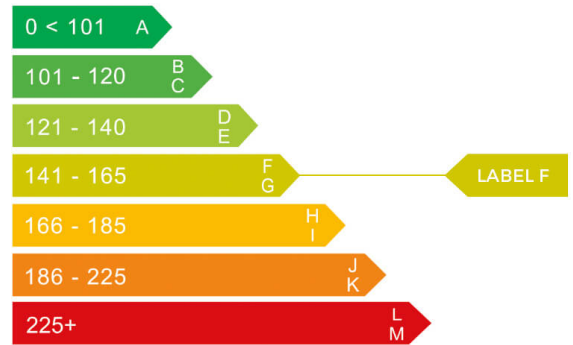

report date: 2024-09-10

General information

<b>Make</b>	NISSAN
<b>Model</b>	QASHQAI TEKNA + DIG-T MHEV CVT DIG-T PREMIERE EDITION
<b>Colour</b>	Red
<b>Year of manufacture</b>	2021
<b>Top speed</b>	122 mph
<b>Gearbox</b>	6 speed Manual

Engine & fuel consumption

<b>Power</b>	138 BHP
<b>Max. torque</b>	240 Nm at 4.000 rpm
<b>Engine capacity</b>	1.332 cc
<b>Cylinders</b>	4
<b>Fuel type</b>	Hybrid / Electric
<b>Consumption combined</b>	44.1 mpg
<b>CO2 emission</b>	145 g/km
<b>CO2 label</b>	F