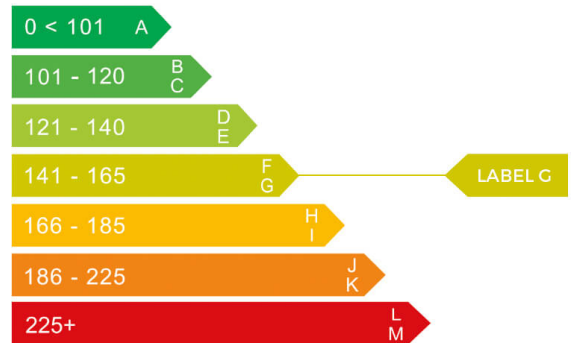

report date: 2025-02-13

General information

Make	BMW
Model	X4 XDRIVE30D M SPORT X MHEV A XDRIVE30D M SPORT
Colour	Black
Year of manufacture	2020
Top speed	152 mph
Gearbox	8 speed automatic

Engine & fuel consumption

Power	282 BHP
Max. torque	650 Nm at 1.500 rpm
Engine capacity	2.993 cc
Cylinders	6
Fuel type	Electric / Diesel
Consumption combined	42.2 mpg
CO2 emission	164 g/km
CO2 label	G

Internet history

Entry 2

Date	2024-02-12
Pictures	0
Listing price	View report