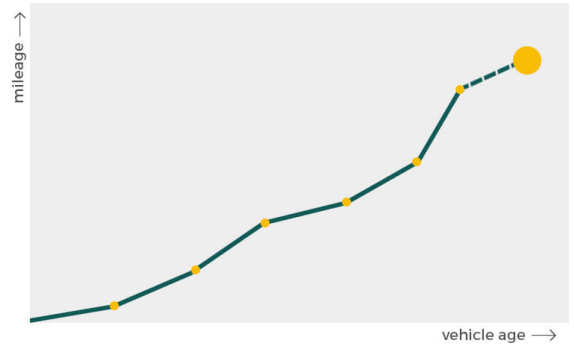

Mileage check

Mileage registrations	1
First mileage registration	2010-03-01

Registration #1	2010-03-01	19 mi

More info >