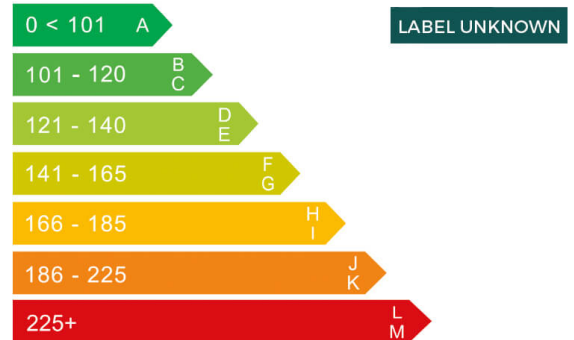

report date: 2024-10-02

General information

Make	BMW
Model	118i M SPORT
Colour	-
Year of manufacture	2010
Top speed	130 mph
Gearbox	6 speed Manual

Engine & fuel consumption

Power	141 BHP
Max. torque	190 Nm at 4.250 rpm
Cylinders	4
Fuel type	-
Consumption city	33.2 mpg
Consumption extra urban	51.4 mpg
Consumption combined	42.8 mpg

Damage history

Check the damage history for this BMW. See if, where and when this BMW had damage and the car repair costs. We also check if this BMW was scrapped. Download the premium report [here](#) for the results.