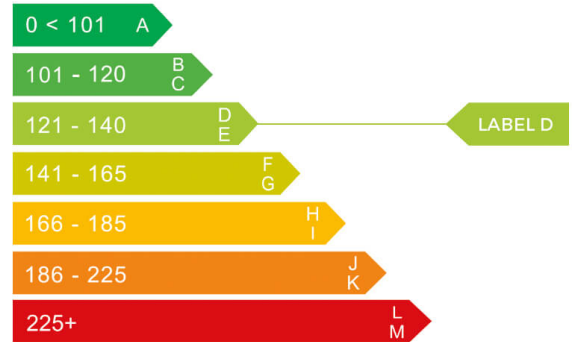

HYUNDAI

report date: 2024-10-13

General information

Make	HYUNDAI
Model	I20 ULTIMATE T-GDI
Colour	White
Year of manufacture	2024
Top speed	117 mph
Gearbox	6 speed Manual

Engine & fuel consumption

Power	99 BHP
Max. torque	171 Nm at 4.000 rpm
Engine capacity	998 cc
Cylinders	3
Fuel type	Petrol
Consumption combined	55.4 mpg
CO2 emission	125 g/km
CO2 label	D

Additional information

Fuel tank capacity	40 l
Number of doors	5
Number of axles	2