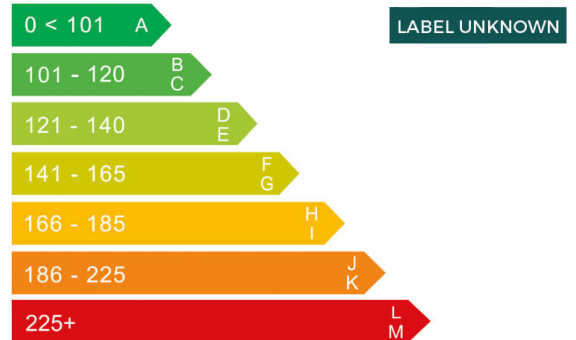

report date: 2024-12-04

General information

Make	MINI
Model	COOPER S SPORT AUTO COOPER S SPORT
Colour	-
Year of manufacture	-
Top speed	146 mph
Gearbox	7 speed automatic

Engine & fuel consumption

Power	189 BHP
Max. torque	280 Nm at 4.600 rpm
Cylinders	4
Fuel type	Petrol
Consumption combined	44.8 mpg