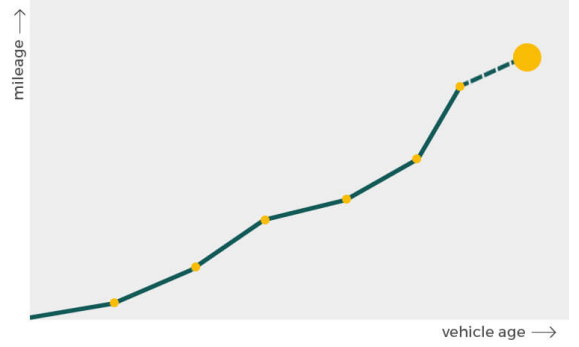

Mileage check

Mileage registrations 1

Registration #1 2019-05-20 2024-05-20

[More info >](#)