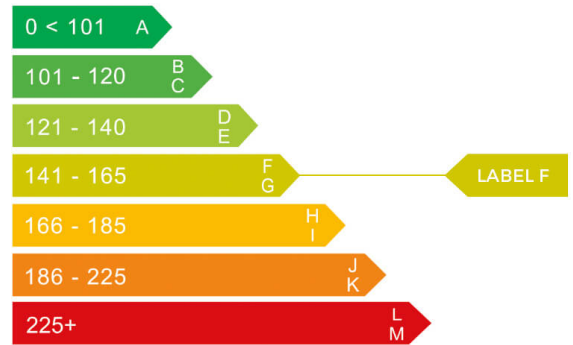

report date: 2024-09-10

General information

Make	NISSAN
Model	QASHQAI TEKNA + DIG-T MHEV CVT DIG-T TEKNA PLUS DCT
Colour	Black
Year of manufacture	2021
Top speed	124 mph
Gearbox	7 speed CVT

Engine & fuel consumption

Power	156 BHP
Max. torque	270 Nm at 4.000 rpm
Engine capacity	1.332 cc
Cylinders	4
Fuel type	Hybrid / Electric
Consumption combined	43.5 mpg
CO2 emission	144 g/km
CO2 label	F

Internet history

Entry 1

Date	2022-09-08
Pictures	13
Listing price	View report