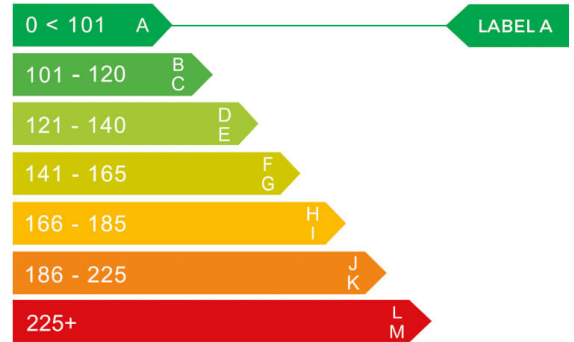

report date: 2024-07-15

General information

Make	BMW
Model	X5 XDRIVE45E XLINE AUTO
Colour	Grey
Year of manufacture	2021
Top speed	146 mph
Gearbox	8 speed automatic

Engine & fuel consumption

Power	389 BHP
Max. torque	600 Nm at 3.170 rpm
Engine capacity	2.998 cc
Cylinders	6
Fuel type	Hybrid / Electric
Consumption combined	188.3 mpg
CO2 emission	27 g/km
CO2 label	A