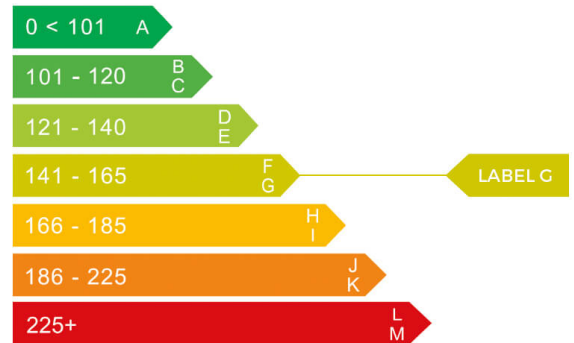

Mercedes-Benz

report date: 2024-09-10

General information

Make	MERCEDES-BENZ
Model	GLB 200 AMG LINE PREMIUM AUTO GLB 200 AMG LINE
Colour	White
Year of manufacture	2022
Top speed	129 mph
Gearbox	7 speed automatic

Engine & fuel consumption

Power	161 BHP
Max. torque	250 Nm at 4.000 rpm
Engine capacity	1.332 cc
Cylinders	4
Fuel type	Petrol
Consumption combined	37.7 mpg
CO2 emission	163 g/km
CO2 label	G

Internet history

Dimensions & weight

Width	1834 mm
Height	1662 mm
Length	4634 mm
Max. allowed weight	2285 kg

Additional information

Number of seats	7
Number of axles	2
Engine number	28291480661750