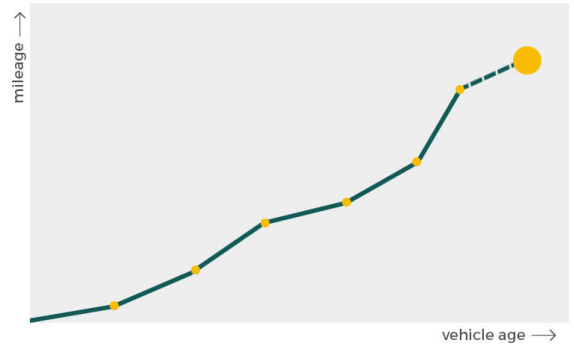

More info >

Mileage check

Mileage registrations 3

Complete history [See info](#)

Registration #1	2019-05-20	25,277 km
Registration #2	2019-05-20	25,277 km
Registration #3	2019-05-20	25,277 km

[More info >](#)