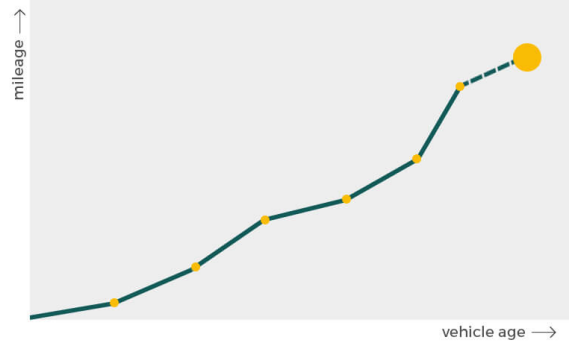

Registration #1	2023-06-28	22 mi
Registration #2	2024-06-28	25,377 mi

[More info >](#)

Dimensions & weight

Width	1682 mm
Height	1518 mm
Length	3673 mm
Wheel base	2322 mm
Kerb weight	1410 kg
Max. allowed weight	1795 kg