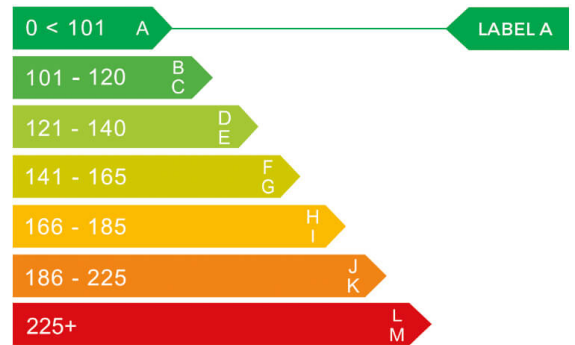

report date: 2024-07-15

General information

Make	BMW
Model	X5 XDRIVE45E XLINE AUTO XDRIVE45E XLINE
Colour	Black
Year of manufacture	2020
Top speed	146 mph
0 - 60 mph	3.5 seconds
Gearbox	8 speed automatic

Engine & fuel consumption

Power	389 BHP
Max. torque	600 Nm at 3.170 rpm
Engine capacity	2.998 cc
Cylinders	6
Fuel type	Hybrid / Electric
Consumption combined	188.3 mpg
CO2 emission	27 g/km
CO2 label	A

Internet history

More info >

Dimensions & weight

Width	2004 mm
Height	1745 mm
Length	4922 mm
Wheel base	2975 mm
Kerb weight	2435 kg
Max. allowed weight	3150 kg

Additional information

Fuel tank capacity	80 l
Fuel delivery	Direct Injection
Number of doors	5
Number of seats	5
Number of axles	2
Engine number	11576127