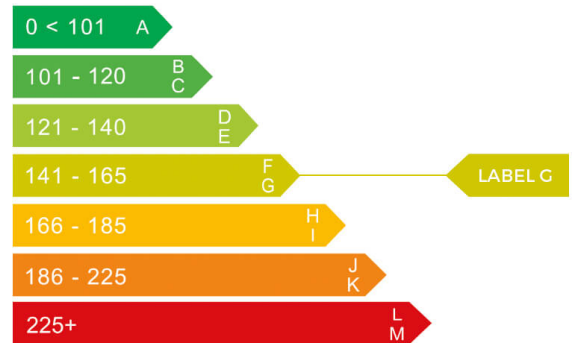

Mercedes-Benz

report date: 2024-09-08

General information

<b>Make</b>	MERCEDES-BENZ
<b>Model</b>	GLB 200 AMG LINE PREMIUM AUTO GLB 200 AMG LINE
<b>Colour</b>	Red
<b>Year of manufacture</b>	2022
<b>Top speed</b>	129 mph
<b>Gearbox</b>	7 speed automatic

Engine & fuel consumption

<b>Power</b>	161 BHP
<b>Max. torque</b>	250 Nm at 4.000 rpm
<b>Engine capacity</b>	1.332 cc
<b>Cylinders</b>	4
<b>Fuel type</b>	Petrol
<b>Consumption combined</b>	37.7 mpg
<b>CO2 emission</b>	163 g/km
<b>CO2 label</b>	G

Dimensions & weight

Width	1834 mm
Height	1662 mm
Length	4634 mm
Max. allowed weight	2285 kg

Additional information

Number of seats	7
Number of axles	2
Engine number	28291480661750