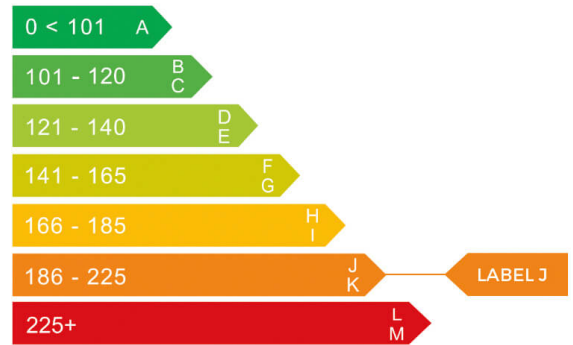

Mercedes-Benz

report date: 2024-09-18

General information

Make	MERCEDES-BENZ
Model	VITO 116CDI TOURER SELECT AUTO 114CDI TOURER SELECT L3
Colour	Silver
Year of manufacture	2020
Top speed	114 mph
Gearbox	9 speed automatic

Engine & fuel consumption

Power	134 BHP
Max. torque	330 Nm at 1.250 rpm
Engine capacity	1.950 cc
Cylinders	4
Fuel type	Diesel
Consumption combined	38.2 mpg
CO2 emission	193 g/km
CO2 label	J