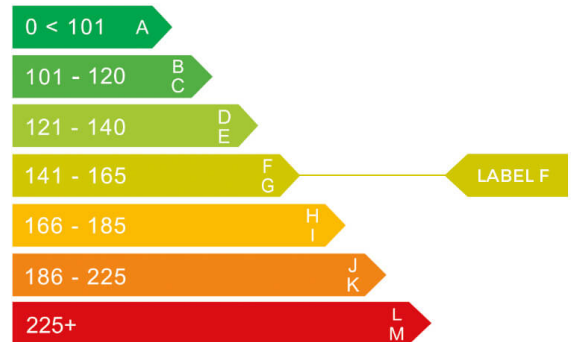

report date: 2024-09-18

General information

Make	FORD
Model	TOURNEO CONNECT ACTIVE E-BOOST
Colour	Blue
Year of manufacture	2023
Top speed	121 mph
Gearbox	6 speed Manual

Engine & fuel consumption

Power	112 BHP
Max. torque	220 Nm at 3.000 rpm
Engine capacity	1.498 cc
Cylinders	4
Fuel type	Petrol
Consumption combined	44.1 mpg
CO2 emission	147 g/km
CO2 label	F

Dimensions & weight

Width	2100 mm
Height	2155 mm
Length	4515 mm
Kerb weight	1542 kg
Max. allowed weight	2150 kg

Additional information

Number of doors	5
Number of seats	5
Number of axles	2
Engine number	X005598