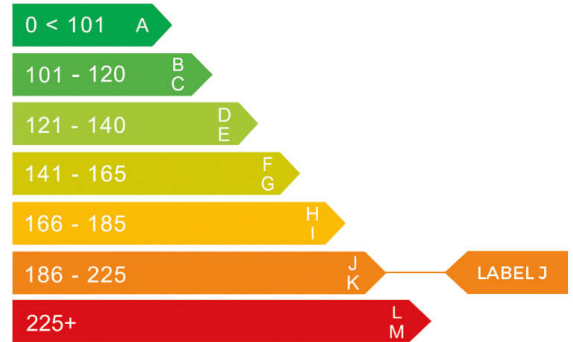

report date: 2025-02-13

General information

Make	FIAT
Model	SCUDO TECNICO MULTIJET AUTO
Colour	Black
Year of manufacture	2022
Top speed	105 mph
Gearbox	8 speed automatic

Engine & fuel consumption

Power	194 BHP
Max. torque	370 Nm at 1.750 rpm
Engine capacity	1.997 cc
Cylinders	4
Fuel type	Diesel
Consumption combined	7.2 mpg
CO2 emission	194 g/km
CO2 label	J

More info >

Dimensions & weight

Width	3275 mm
Height	1895 mm
Length	5300 mm
Kerb weight	1688 kg
Max. allowed weight	3100 kg

Additional information

Number of seats	3
Number of axles	2
Engine number	4042145