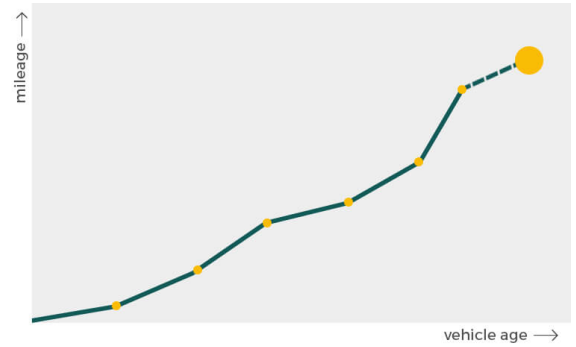

Mileage check

Mileage registrations	1
First mileage registration	2023-09-01

Registration #1	2023-09-01	28 mi

[More info >](#)