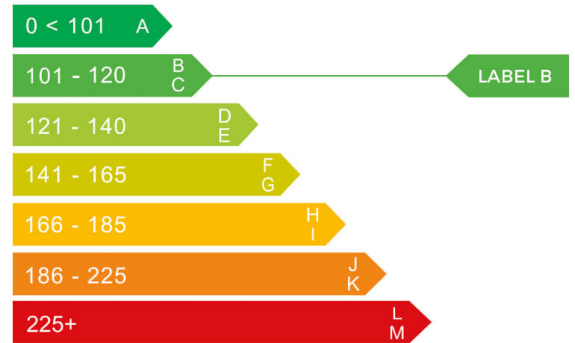

report date: 2024-09-08

General information

Make	FIAT
Model	500 RED MHEV RED
Colour	White
Year of manufacture	2023
Top speed	104 mph
0 - 100 km/h	13.8 seconds
Gearbox	6 speed Manual

Engine & fuel consumption

Power	51.5 kW / 70 HP / 68 BHP
Max. torque	90 Nm at 3.250 rpm
Engine capacity	999 cc
Cylinders	3
Fuel type	Petrol
Consumption combined	61.4 mpg
CO2 emission	106 g/km
CO2 label	B

Internet history

Entry 1

Dimensions & weight

Width	1627 mm
Height	1488 mm
Length	3571 mm
Wheel base	2 mm
Kerb weight	958 kg

Additional information

Number of axles	2
-----------------	---