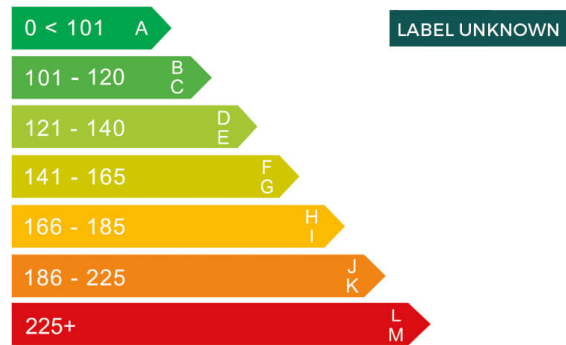

report date: 2025-01-25

General information

Make	FIAT
Model	500E LA PRIMA
Colour	Blue
Year of manufacture	2022
Top speed	93 mph
0 - 60 mph	9.0 seconds
Gearbox	1 speed automatic

Engine & fuel consumption

Power	117 BHP
Max. torque	220 Nm at 2.000 rpm
Fuel type	Electricity