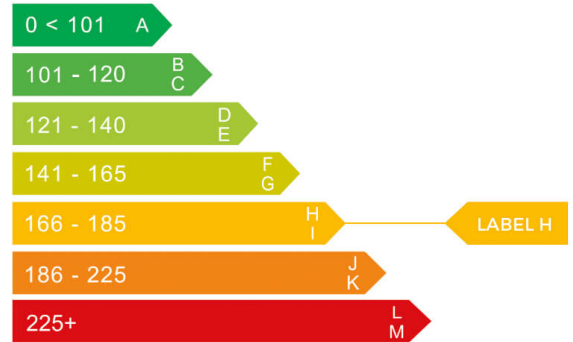

Mercedes-Benz

report date: 2024-09-10

General information

Make	MERCEDES-BENZ
Model	GLB 200 AMG LINE PREMIUM AUTO
Colour	Grey
Year of manufacture	2020
Top speed	129 mph
Gearbox	7 speed automatic

Engine & fuel consumption

Power	161 BHP
Max. torque	250 Nm at 4.000 rpm
Engine capacity	1.332 cc
Cylinders	4
Fuel type	Petrol
Consumption city	37.2 mpg
Consumption extra urban	52.3 mpg
Consumption combined	37.7 mpg
CO2 emission	171 g/km
CO2 label	H