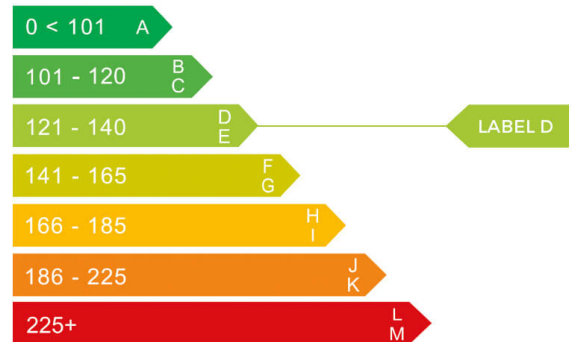

report date: 2025-02-13

General information

Make	FIAT
Model	500 C STAR MHEV C LAUNCH EDITION
Colour	Pink
Year of manufacture	2020
Top speed	104 mph
Gearbox	6 speed Manual

Engine & fuel consumption

Power	68 BHP
Max. torque	90 Nm at 3.250 rpm
Engine capacity	999 cc
Cylinders	3
Fuel type	Petrol
Consumption combined	52.3 mpg
CO2 emission	121 g/km
CO2 label	D