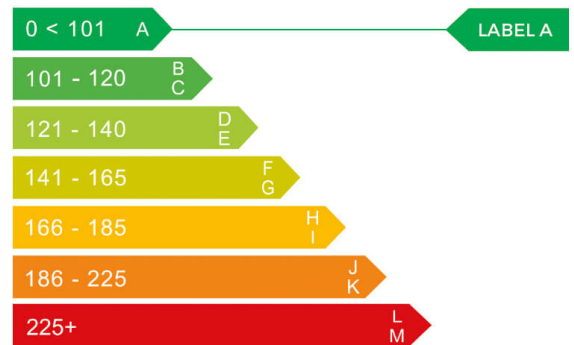

report date: 2024-07-15

General information

Make	BMW
Model	X5 XDRIVE45E XLINE AUTO XDRIVE45E M SPORT
Colour	Black
Year of manufacture	2020
Top speed	146 mph
Gearbox	8 speed automatic

Engine & fuel consumption

Power	389 BHP
Max. torque	600 Nm at 3.170 rpm
Engine capacity	2.998 cc
Cylinders	6
Fuel type	Hybrid / Electric
Consumption combined	188.3 mpg
CO2 emission	30 g/km
CO2 label	A

Internet history

Entry 1

Date	2024-02-13
Pictures	1
Listing price	View report